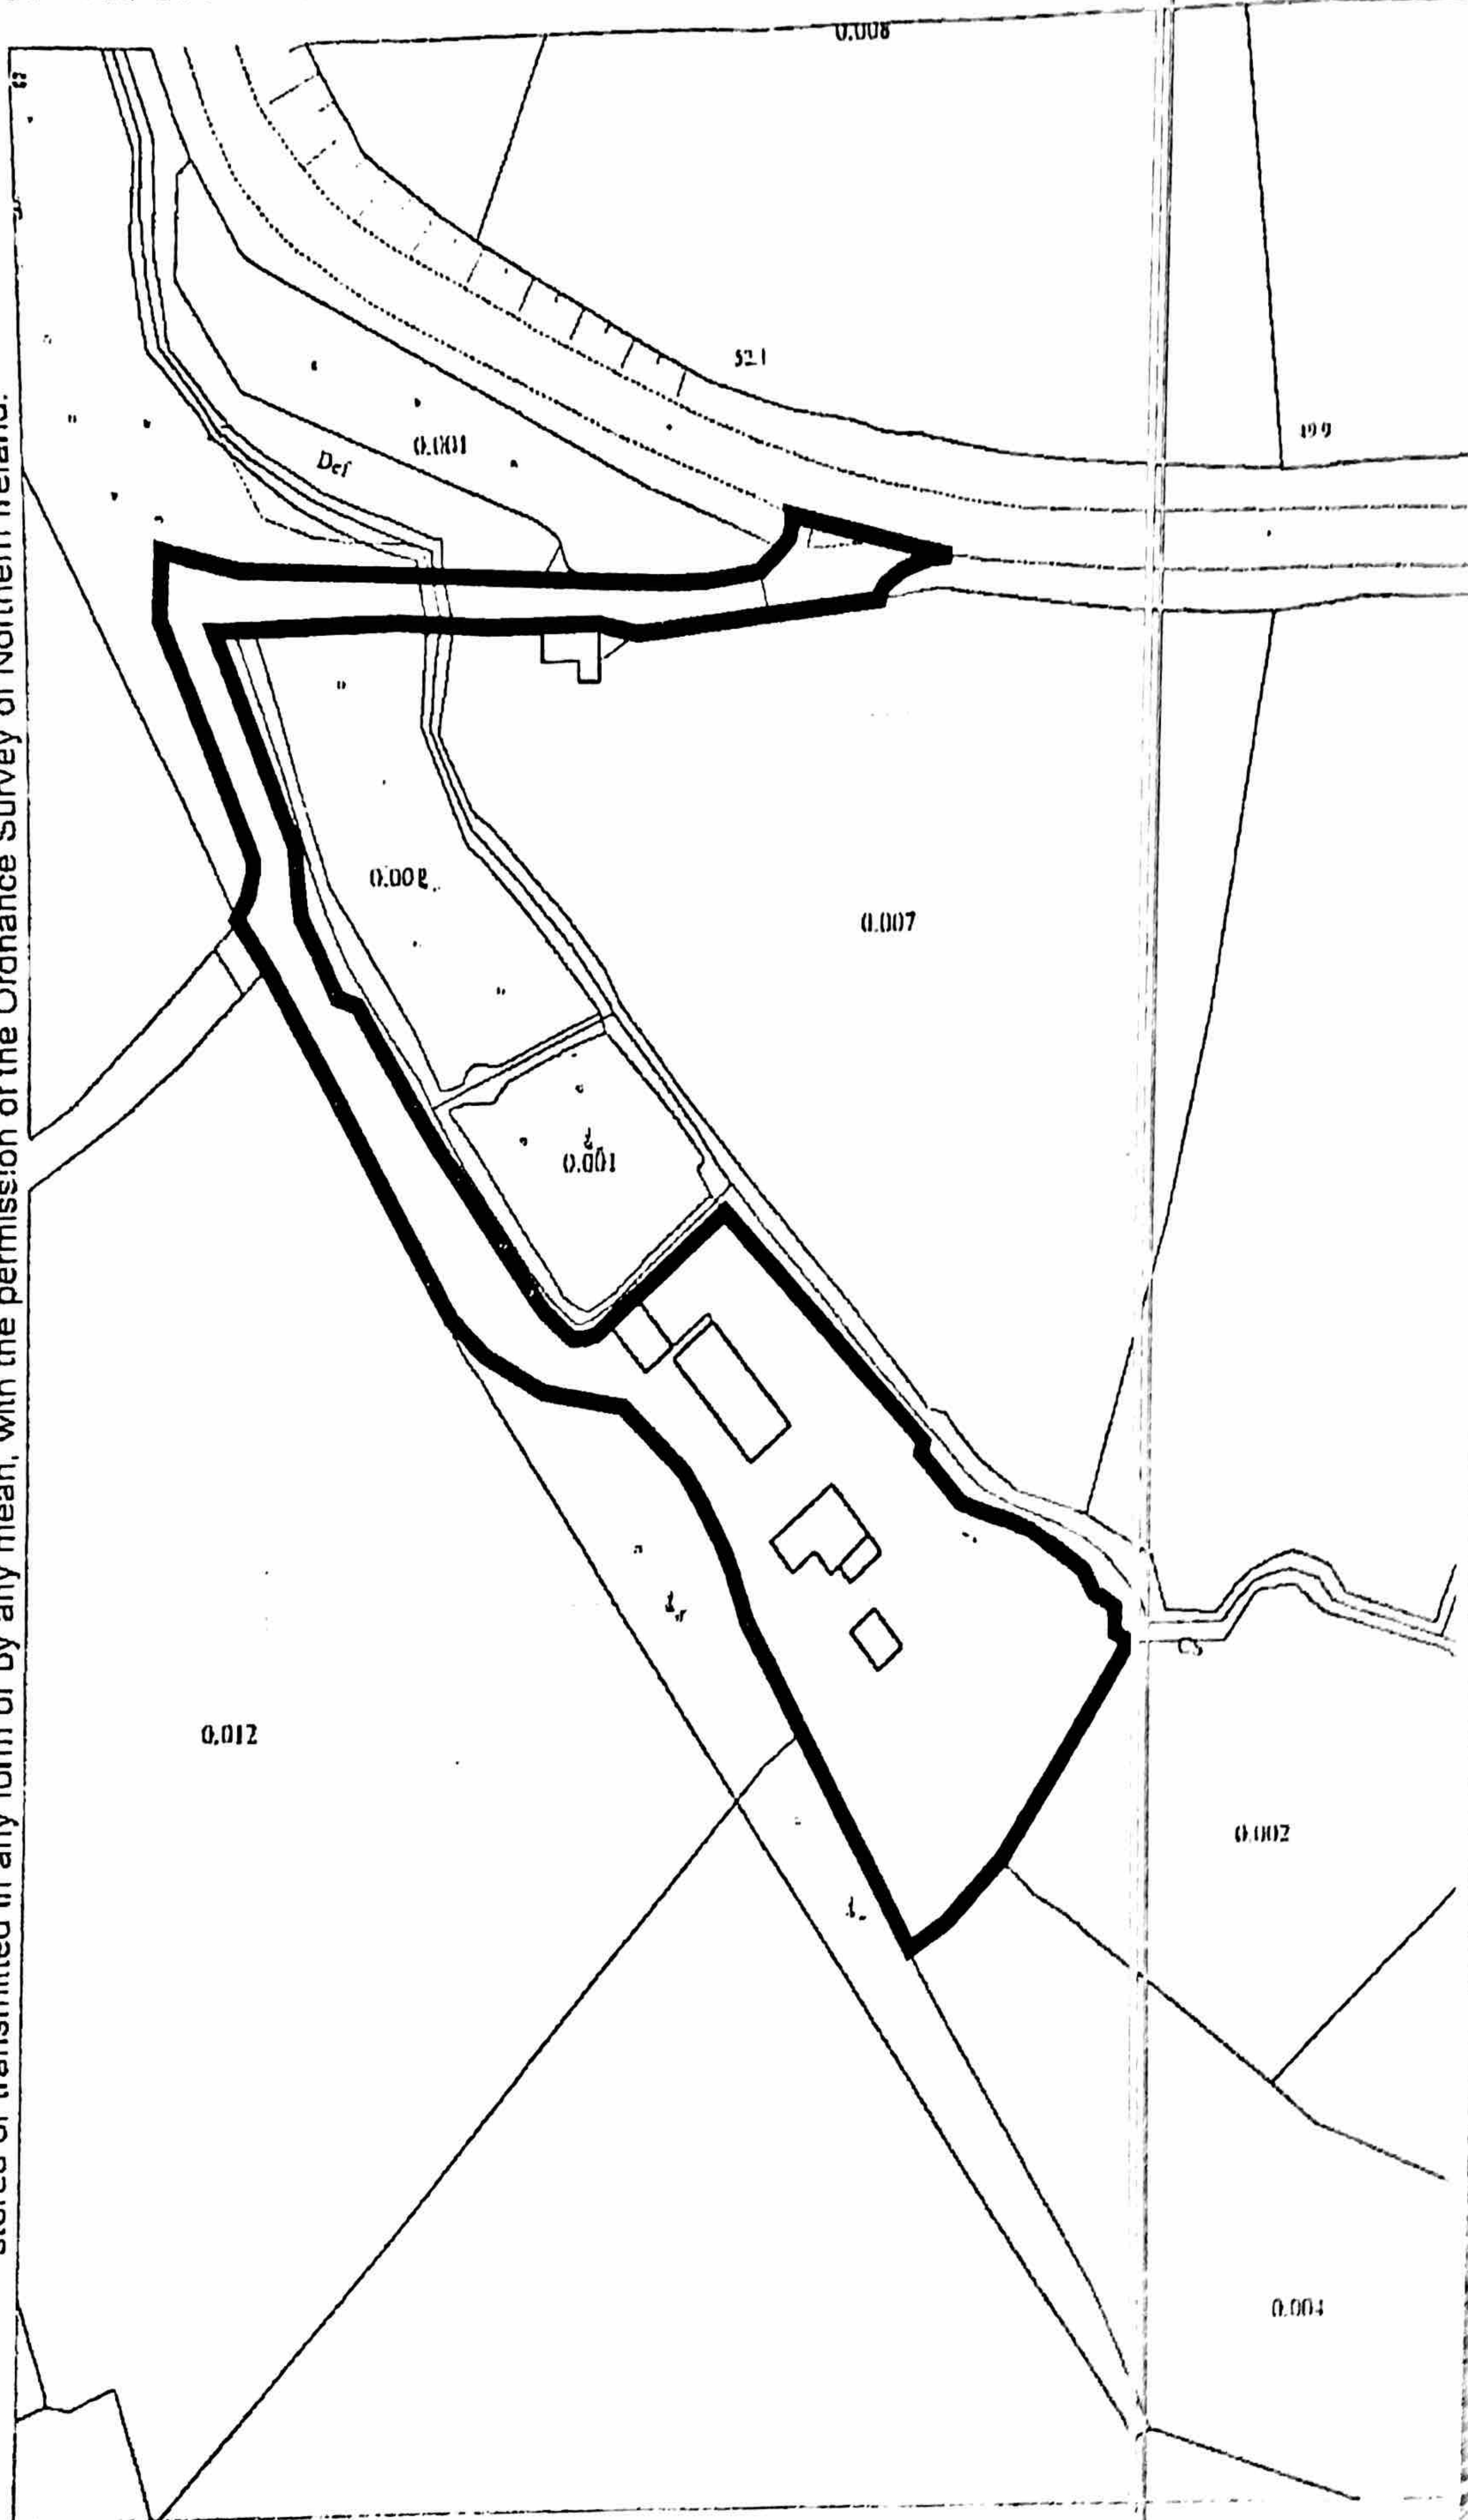

ACEmap®

Online Scale 1:1250

Plan No. 23006SV

Printed: 06/07/2006

Customer Ref.

Plot I.D. 989-1

ORDNANCE SURVEY OF NORTHERN IRELAND

This map relates to the following address or grid reference

Cappy Commill, Gola Road, Lisbellaw

COPYRIGHT STATEMENT
Except as otherwise permitted under the Copyright Designs and Patents Act 1988 this map may only be reproduced, stored or transmitted in any form or by any means, with the permission of the Ordnance Survey of Northern Ireland.

Every care has been taken to ensure accuracy in the compilation of this map at the time of publication. The Ordnance Survey of Northern Ireland cannot, however, accept responsibility for errors or omissions such as are brought to our attention, the amendment of any future publication as appropriate, shall be entirely at the discretion of the Ordnance Survey.
Licence / Permit No.

© Crow