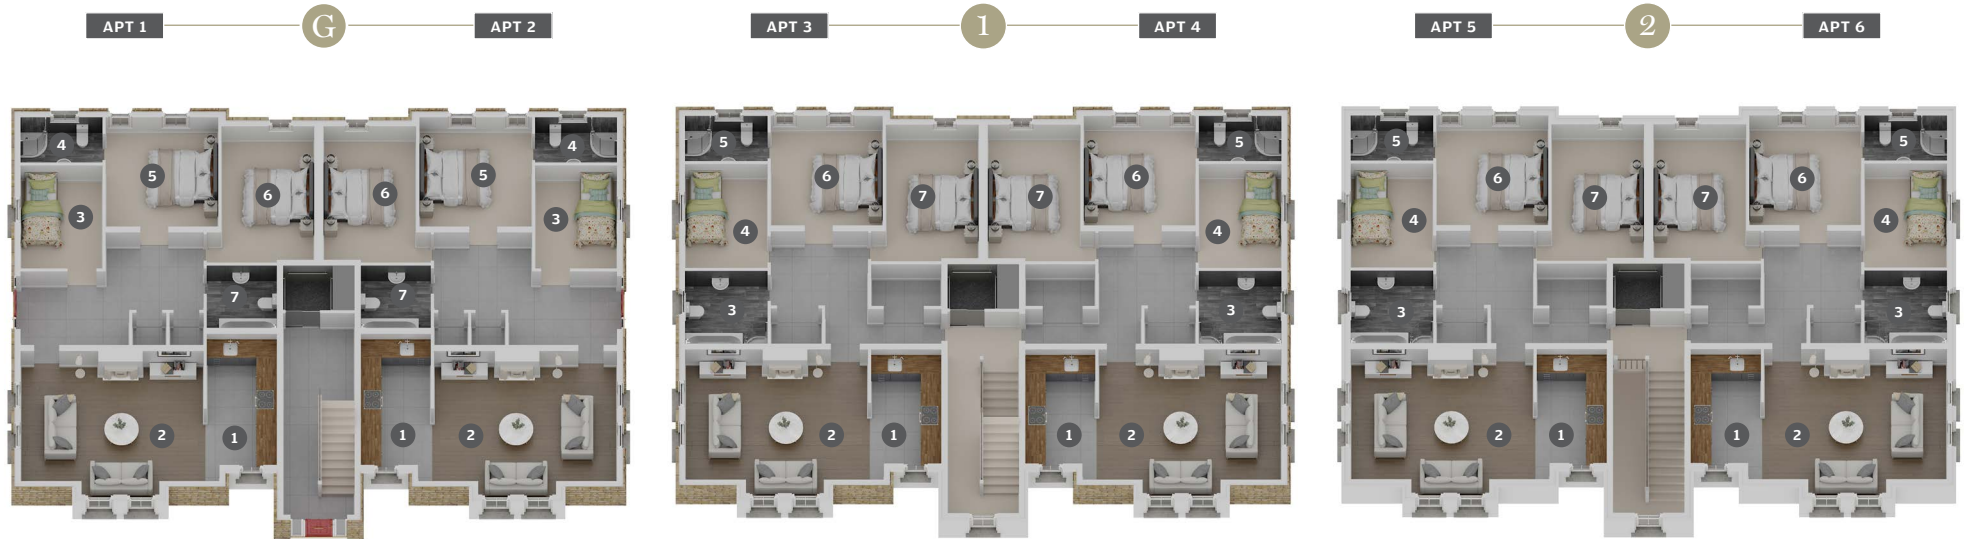

# MONEYMORE HOUSE

2 BEDROOM  
APARTMENTS

1131 Sq Ft Per Apartment

## GROUND FLOOR

*Apartments 1 & 2*

1.	KITCHEN	2.2M X 4.4M
2.	LIVING	5.8M X 4.4M
3.	MASTER BEDROOM	3.6M X 3.7M
4.	ENSUITE	2.6M X 1.5M
5.	BEDROOM 2	2.6M X 3.5M
6.	BEDROOM 3	3.0M X 4.6M
7.	BATHROOM	2.2M X 2.1M

## FIRST FLOOR

*Apartments 3 & 4*

1.	KITCHEN	2.2M X 3.9M
2.	LIVING	5.8M X 4.4M
3.	BATHROOM	2.6M X 2.5M
4.	BEDROOM 2	2.6M X 3.6M
5.	ENSUITE	2.6M X 1.5M
6.	MASTER BEDROOM	3.6M X 3.7M
7.	BEDROOM 3	3.0M X 4.6M

## SECOND FLOOR

*Apartments 5 & 6*

1.	KITCHEN	2.2M X 3.9M
2.	LIVING	5.8M X 4.4M
3.	BATHROOM	2.6M X 2.5M
4.	BEDROOM 2	2.6M X 3.6M
5.	ENSUITE	2.6M X 1.5M
6.	MASTER BEDROOM	3.6M X 3.7M
7.	BEDROOM 3	3.0M X 4.6M