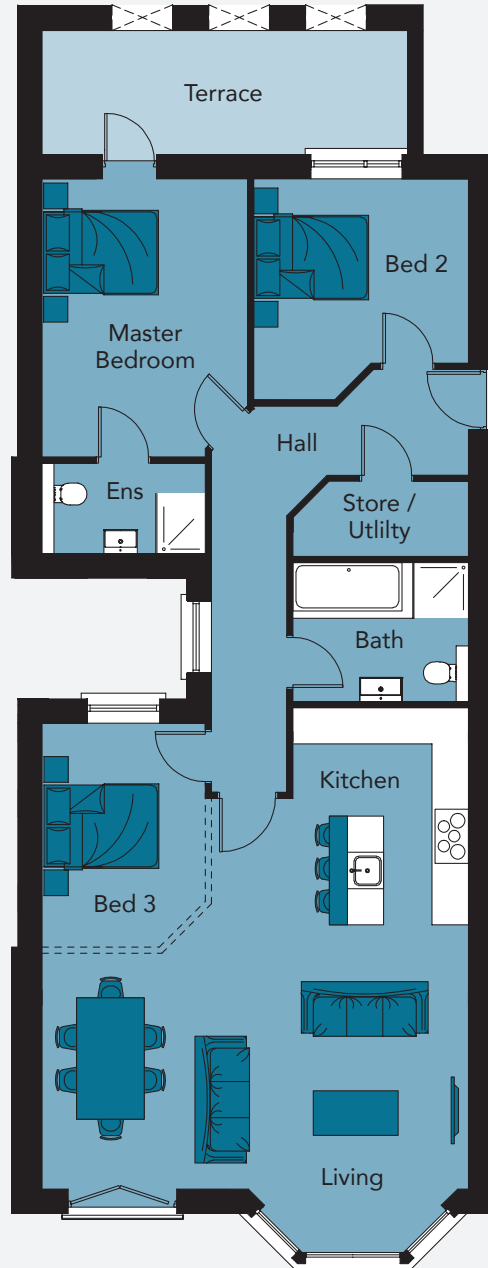

APARTMENT 4

Living / Kitchen	23'0" x 29'6" (max)
Master Bed	14'7" x 12'5"
Ensuite	8'10" x 5'2"
Bed 2	11'0" x 11'6"
Bed 3	12'6" x 8'10"
Bathroom	9'3" x 7'7"
Store / Utility	9'3" x 3'11"

Total Floor Area - 1230 sq ft

3rd bedroom wall may be altered for variable room size.