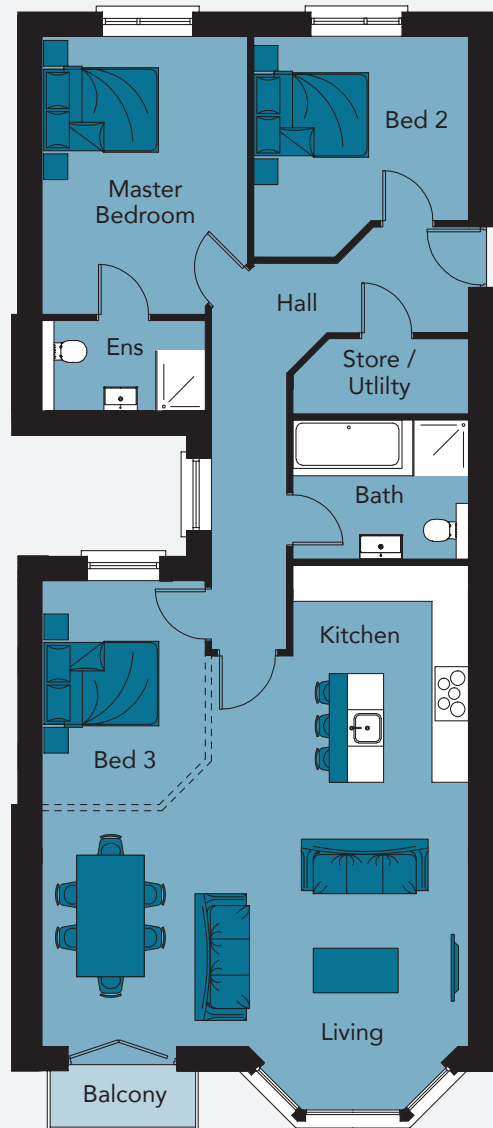

APARTMENTS 10 & 17

Living / Kitchen	23'0" x 29'6" (max)
Master Bed	14'7" x 12'5"
Ensuite	8'10" x 5'2"
Bed 2	11'0" x 11'6"
Bed 3	12'6" x 8'10"
Bathroom	9'3" x 7'7"
Store / Utility	9'3" x 3'11"

Total Floor Area - 1230 sq ft

3rd bedroom wall may be altered for variable room size.