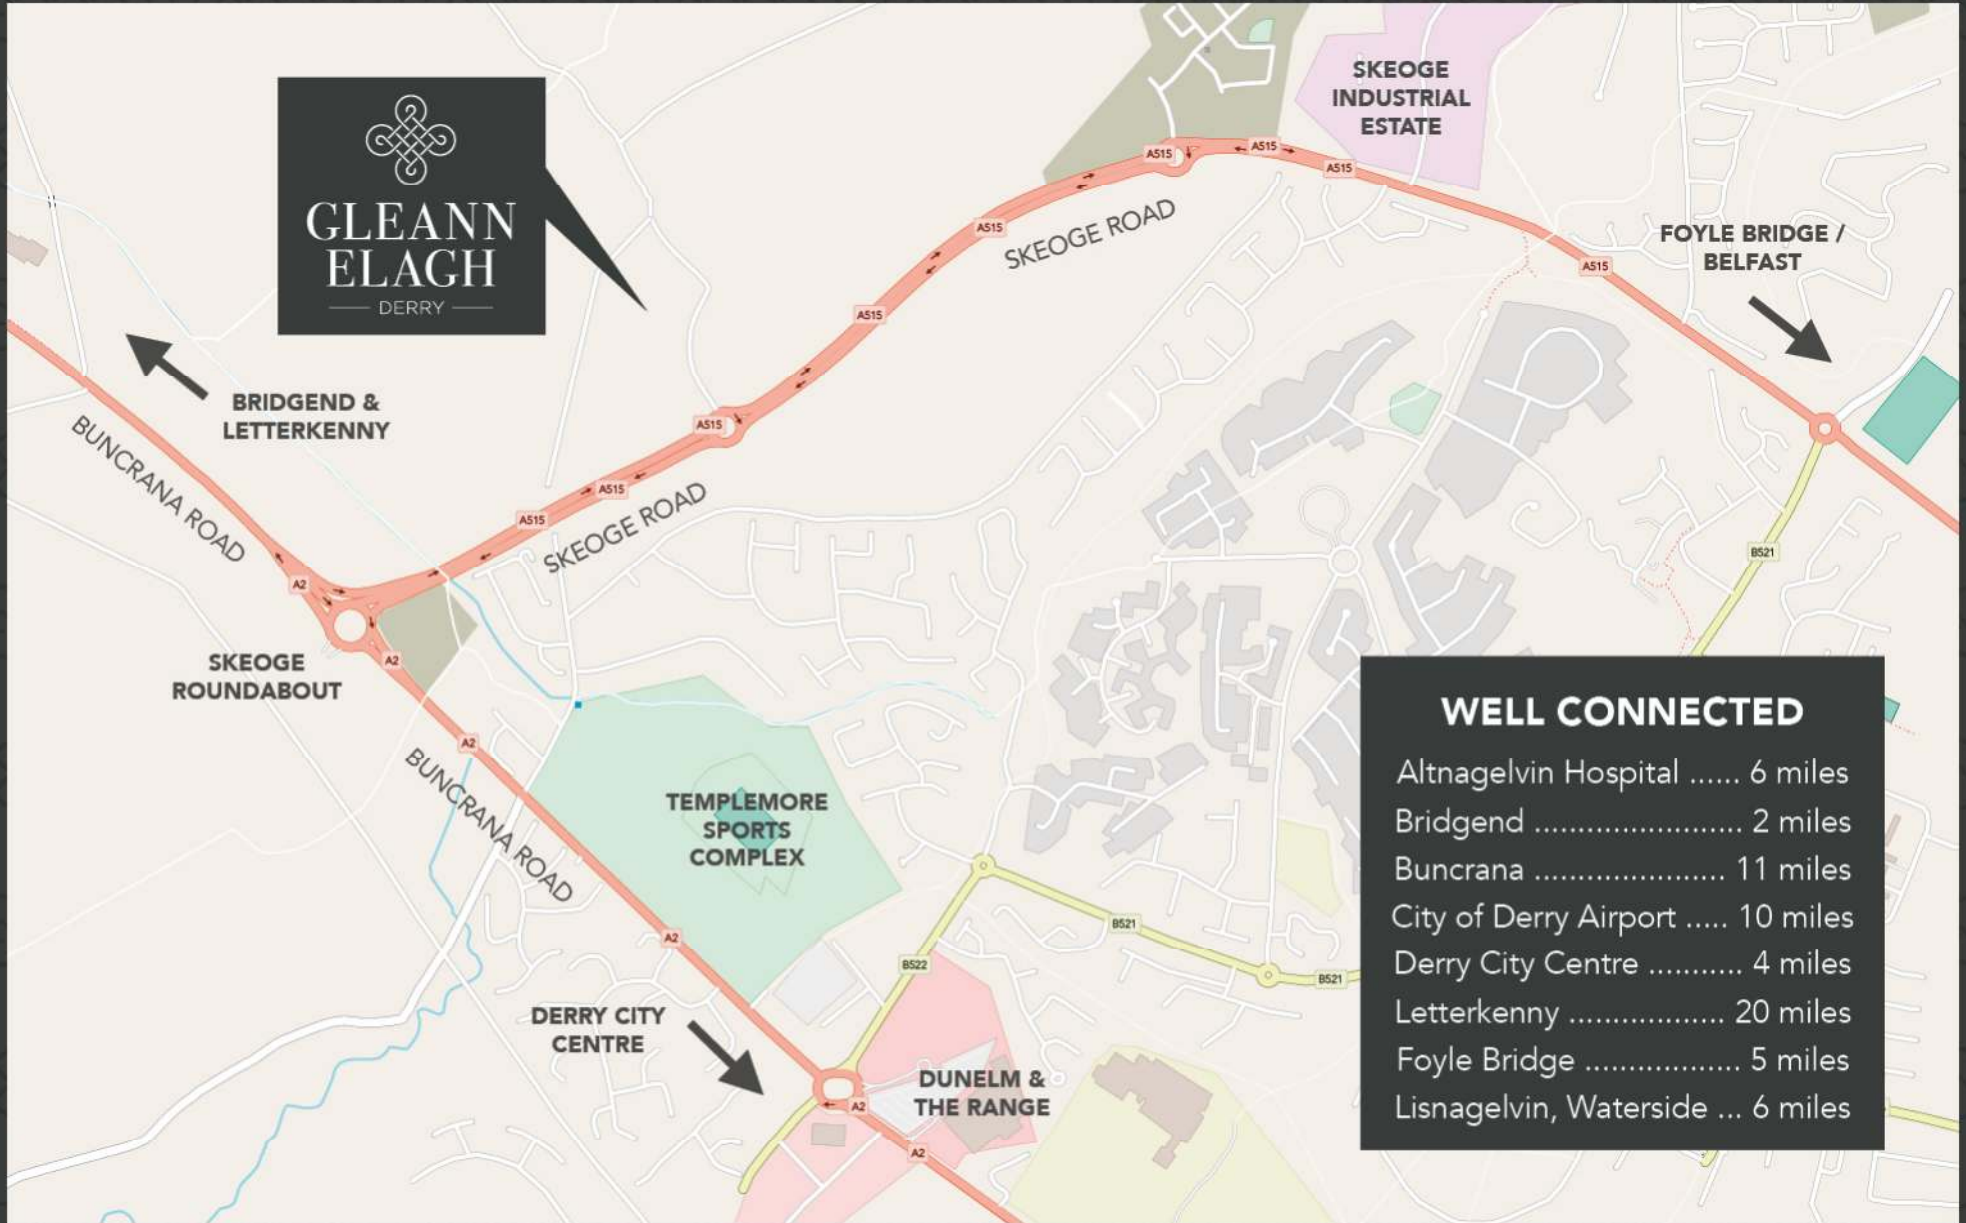

Braidwater

HOMES

Directions from Derry: proceed out the A2 road heading for Letterkenny. Travel past Templemore Sports Complex and at the next roundabout take the A515 to Belfast. Once on the dual carriageway and at the first roundabout go left. Proceed for 1/2 mile and turn left onto development avenue: Gleann Elagh.