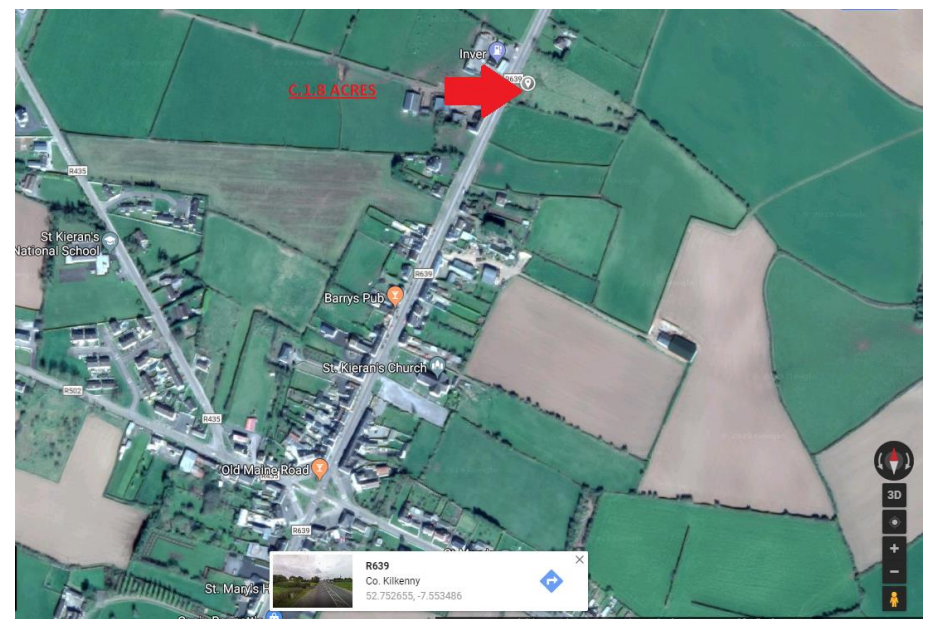

Property Detail

> Back

Folio Number: KX2649EF
Title Level: Freehold
Plan Number: 142
Property Number: 1
Area of selected plans: 0.34 hectares.
Number of Plans on this folio: 1
Address: Not Available

Add to Basket Create Alert

*PRA Boundaries and Plan Area are not conclusive. See Section 62(1) of Registration of Title Act 2006 and Rule 8(1) of the Land Registration Rules 2012

View Basket
Print Current View
Help

XY: 630210, 666899
Scale: 1:1000
Townland: Foulkscourt
Barony: Galmoy
County: Kilkenny

Property Detail

> Back

Folio Number: KX9575F
Title Level: Freehold
Plan Number: 223
Property Number: 1
Area of selected plans: 0.36 hectares.
Number of Plans on this folio: 1
Address: Not Available

Add to Basket Create Alert

*PRA Boundaries and Plan Area are not conclusive. See Section 62(1) of Registration of Title Act 2006 and Rule 8(1) of the Land Registration Rules 2012

View Basket
Print Current View
Help

XY: 630180, 666945
Scale: 1:1000
Townland: Foulkscourt
Barony: Galmoy
County: Kilkenny