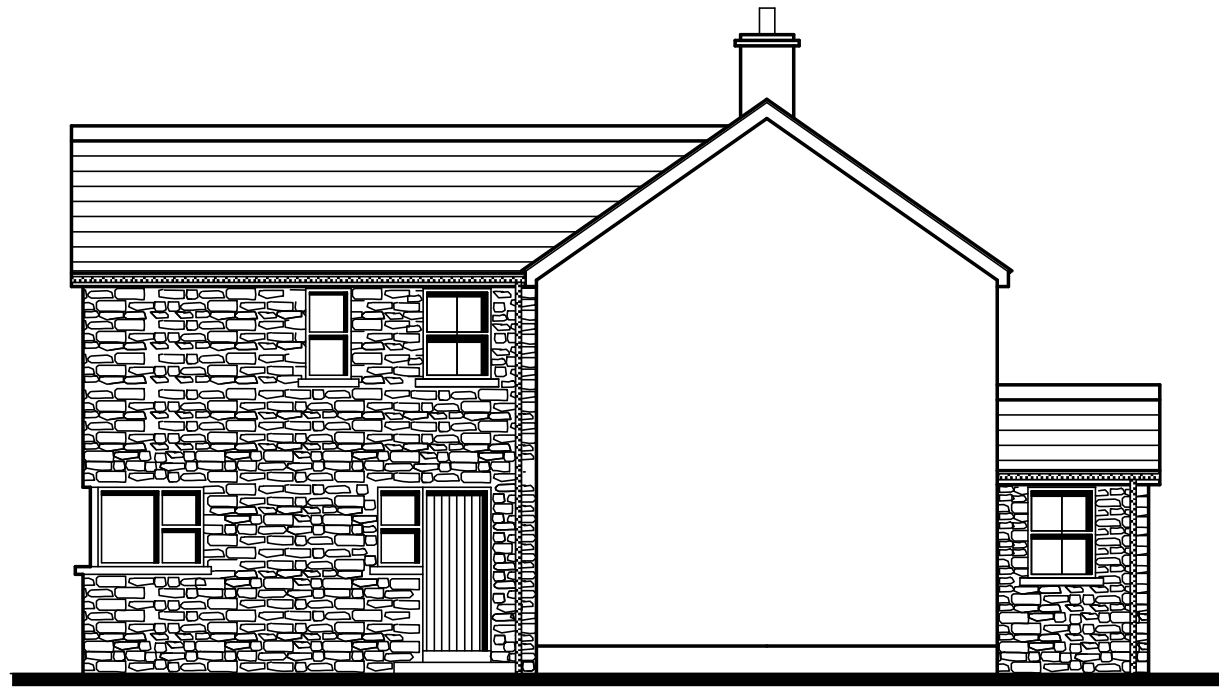

PROPOSED SIDE ELEVATION

PROPOSED SIDE ELEVATION

PROPOSED REAR ELEVATION

5 ARCHITECTURAL SERVICES

3A KELDON COURT
17 LINENHALL ST
LIMAVADY, BT490HQ
N.IRELAND

MOB:- 07891559464
EMAIL:- at5050architecture@live.com
WEB:- www.5050architecture.com