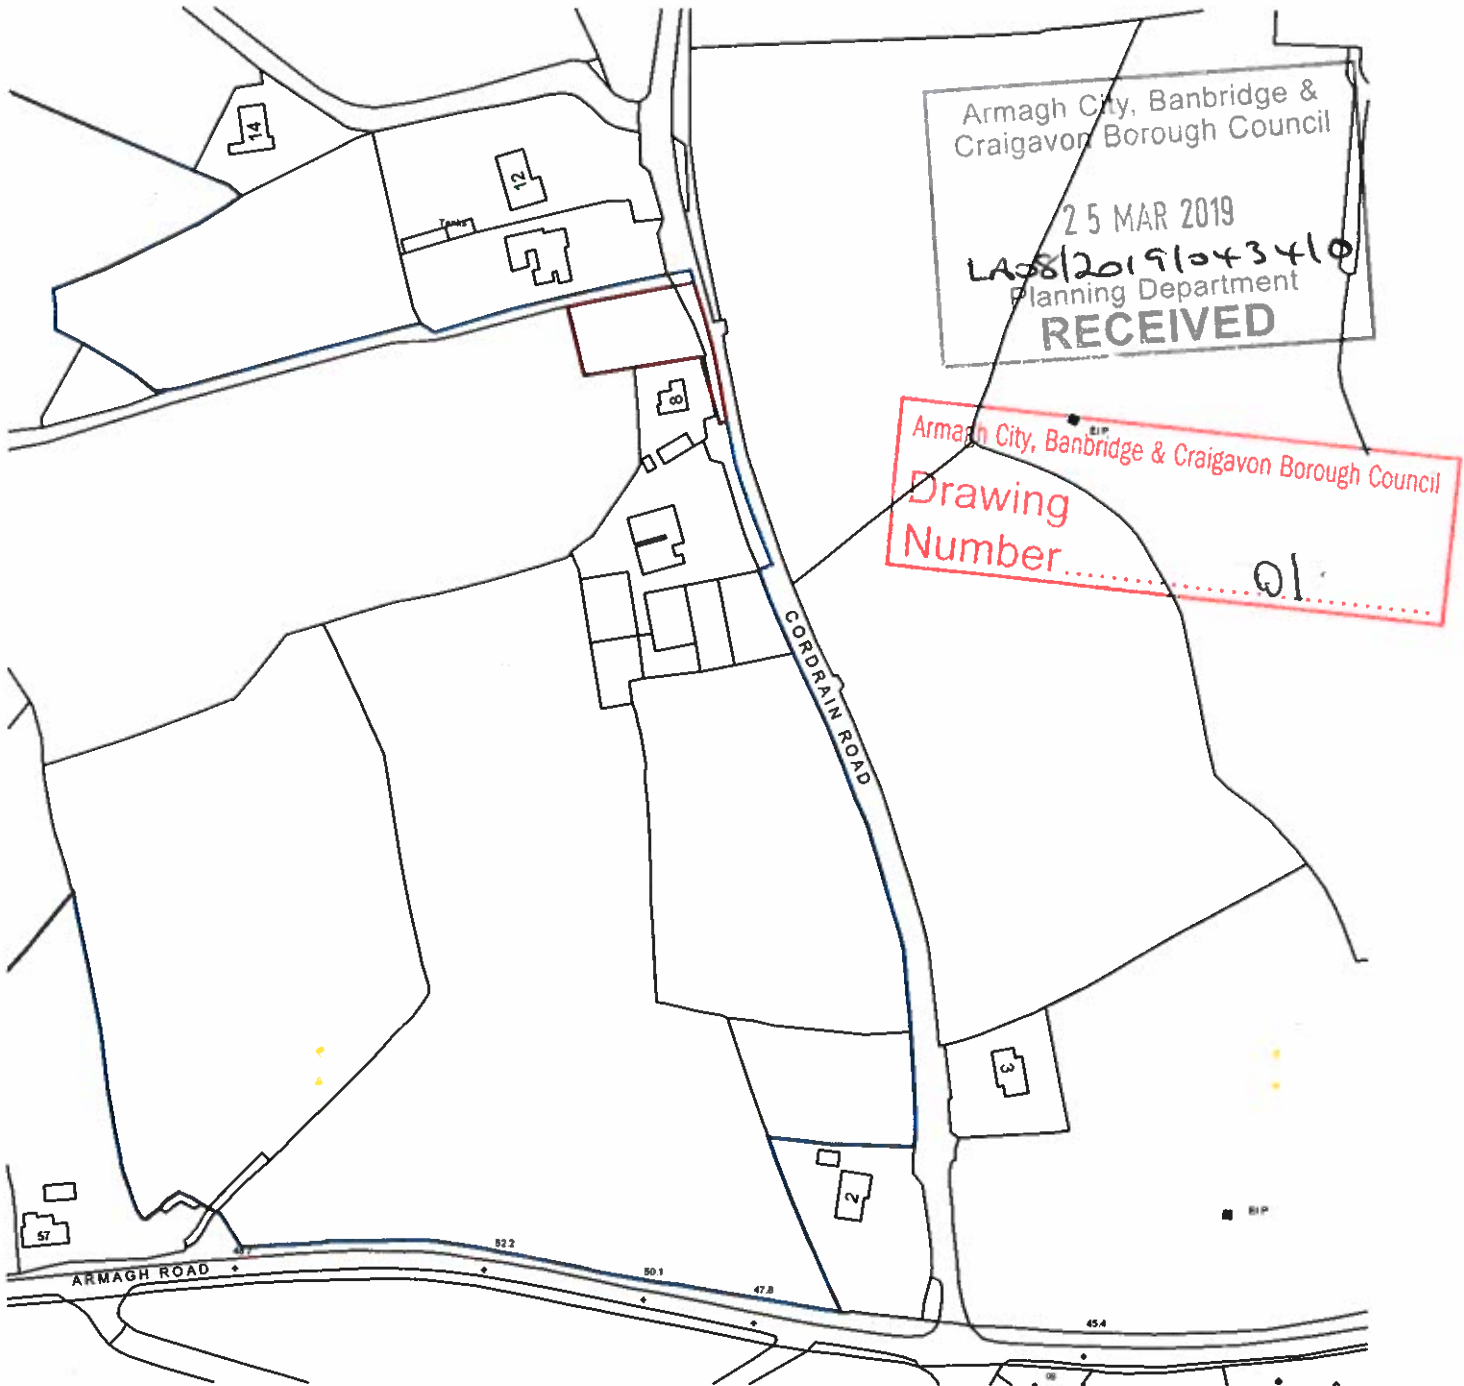

# WS DESIGN

22 GILFORD ROAD—PORTADOWN—  
CO.ARMAGH—BT63 5ED—

T—02838 882 052  
M—0781 861 3252  
E—ws.design@btinternet.com

Location map

Scale 1:2500

Land between 8 & 10 Cordrain Road, Tandragee

O.S ref: (219-04 SW)